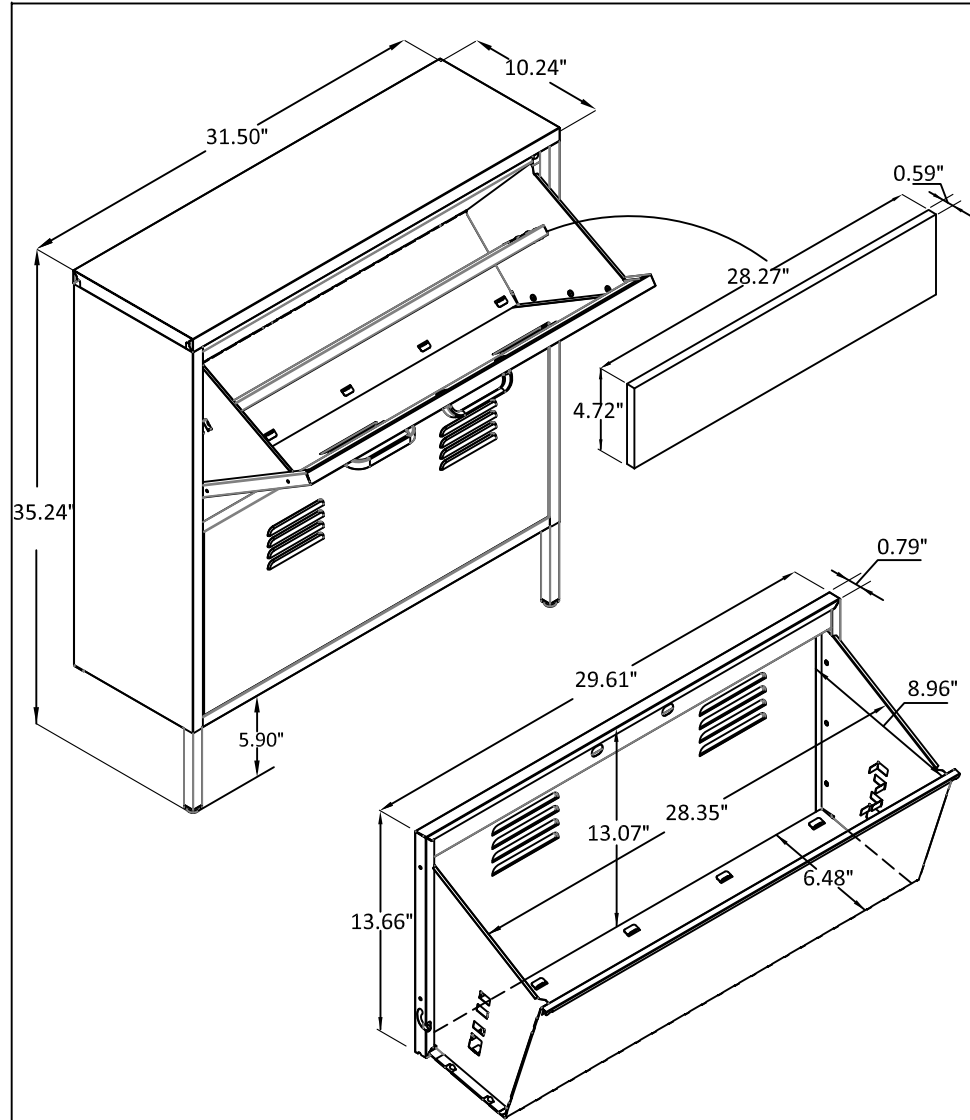

# Shoe Storage

3986XXXCOM

Overall Product Size:  
31.50"W x 10.24"D x 35.24"H  
80cm W x 26cm D x 89.5cm H

Total Storage: 1.82 cubic feet

Maximum Weight Capacities  
Unit Weight: 34.76 lbs (15.8 kg)