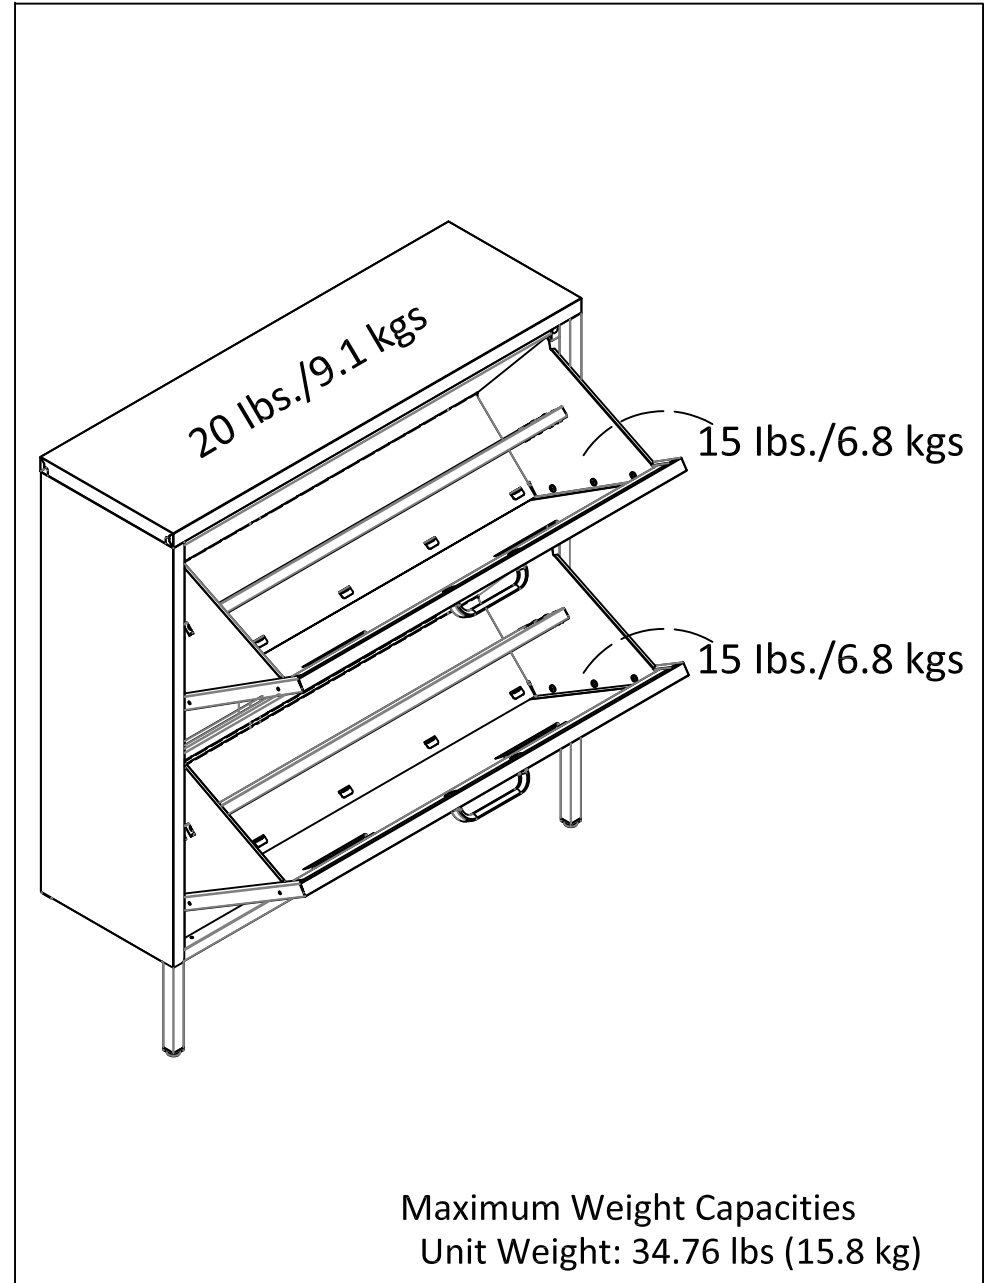

# Shoe Storage

3986XXXCOM

Overall Product Size:  
31.50"W x 10.24"D x 35.24"H  
80cm W x 26cm D x 89.5cm H

Total Storage: 1.82 cubic feet

Maximum Weight Capacities  
Unit Weight: 34.76 lbs (15.8 kg)